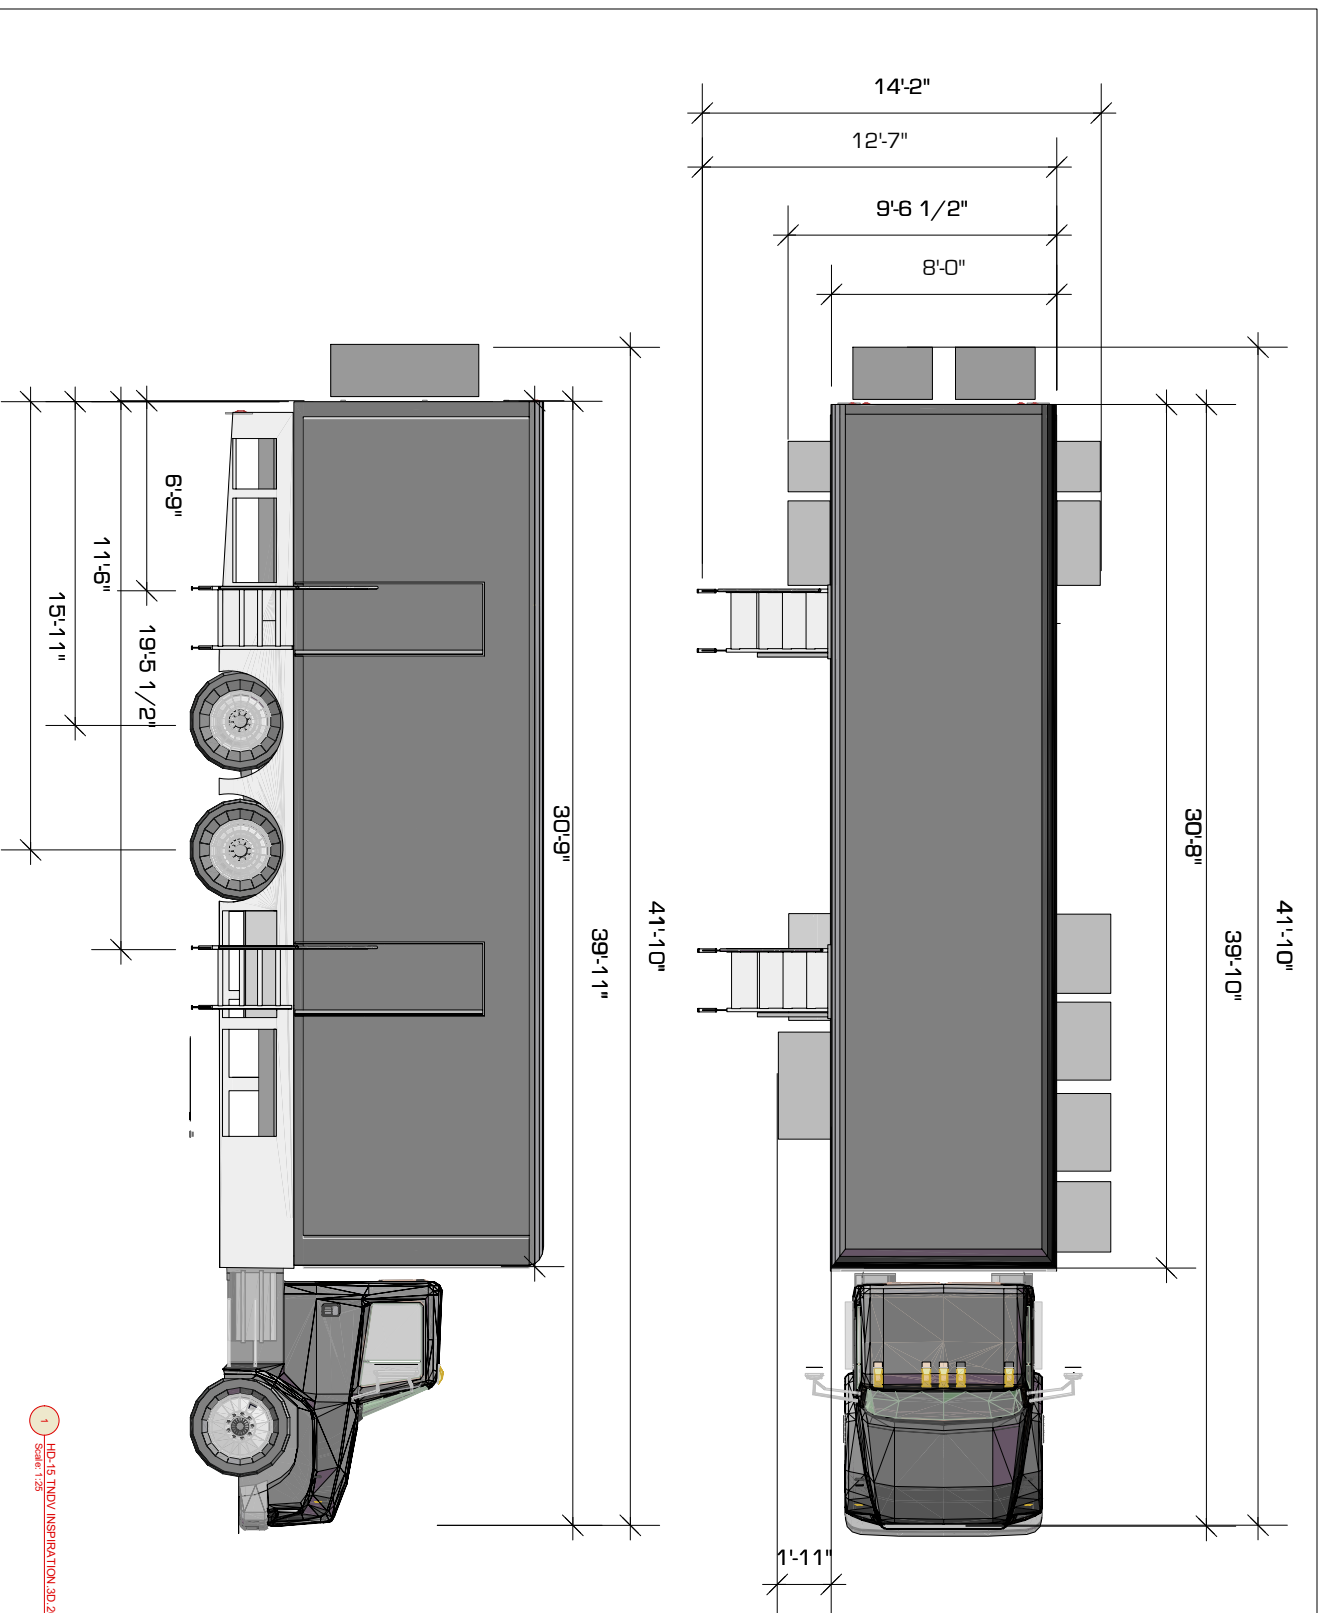

1 HD-15 TNDV INSPIRATION_30.2020
Scale: 1:25

5115 Brook Church Park Drive Nashville, TN 37207	
38' STEERIGHT TRUCK	
PRODUCTION DRAWINGS BY: Joseph Foster	
FILE: HD-15.TNDV.INSPIRATION.3D.2020.wkx	
SHEET INFO DIMENSION SET TOP AND SIDE	
NOTES	
UPDATED: 3/30/20 Date: 3/30/20 Time: 10:59:20 AM Ver.001