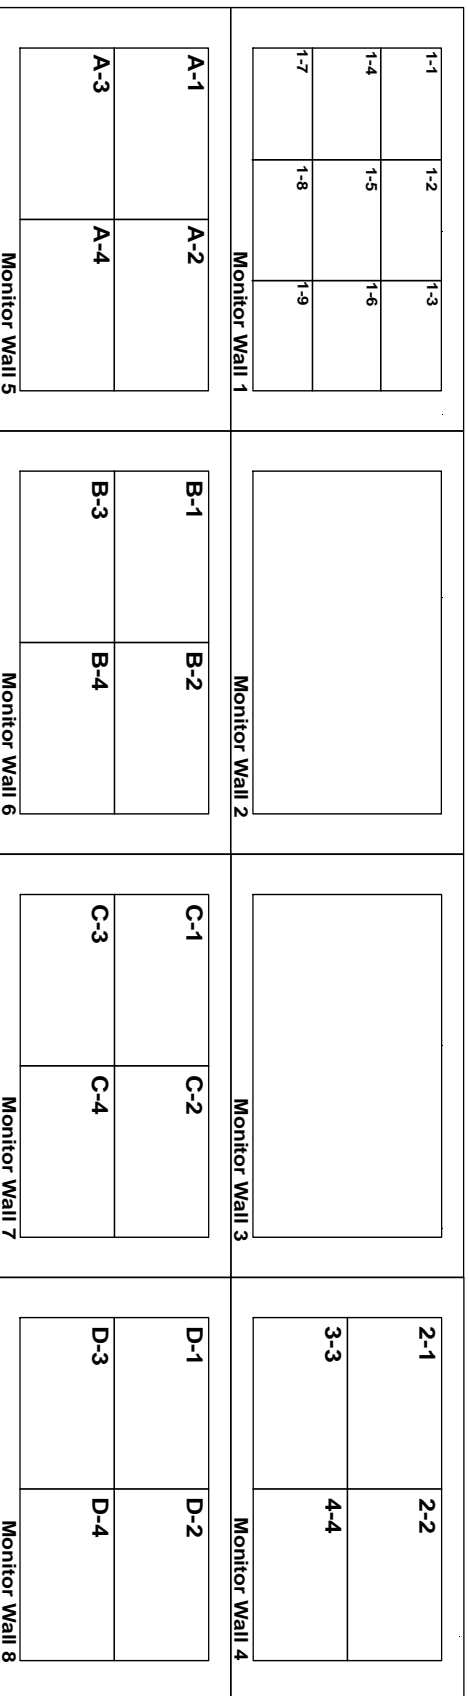

Live Mobile Group "Inspiration" HD-15 SHOW _____ DATE _____

Technical Director

Director

Assistant Director

CCU 01 -	FUDC A -	EVS 1-1 -	RTR 01 -	AUX 01 -
CCU 02 -	FUDC B -	EVS 1-2 -	RTR 02 -	AUX 02 -
CCU 03 -	FUDC C -	EVS 2-1 -	RTR 03 -	AUX 03 -
CCU 04 -	FUDC D -	EVS 2-2 -	RTR 04 -	AUX 04 -
CCU 05 -	HUDC A -	CG A -	RTR 05 -	AUX 05 -
CCU 06 -	HUDC B -	CG B -	RTR 06 -	AUX 06 -
CCU 07 -	HUDC C -	TRIA -	RTR 07 -	AUX 07 -
CCU 08 -	HUDC D -		RTR 08 -	AUX 08 -
CCU 09 -	HUDC E -		RTR 09 -	AUX 09 -
CCU 10 -	HUDC F -		RTR 10 -	ME 1 -
			RTR 11 -	ME 2 -
			RTR 12 -	PROGRAM -

	38' STEERIGHT TRUCK
	515 Park Church Park Drive Naperville, IL 62507
HD-15 TNDV INSPIRATION	FILE: HD-15.TNDV.INSPIRATION.3D.2020.wxk
PRODUCTION DRAWINGS BY: Joseph Foster	SHEET NO. MONITOR WALL LAYOUT
NOTES	UPDATED: Date: 3/30/20 Time: 10:59:27 AM Ver.001