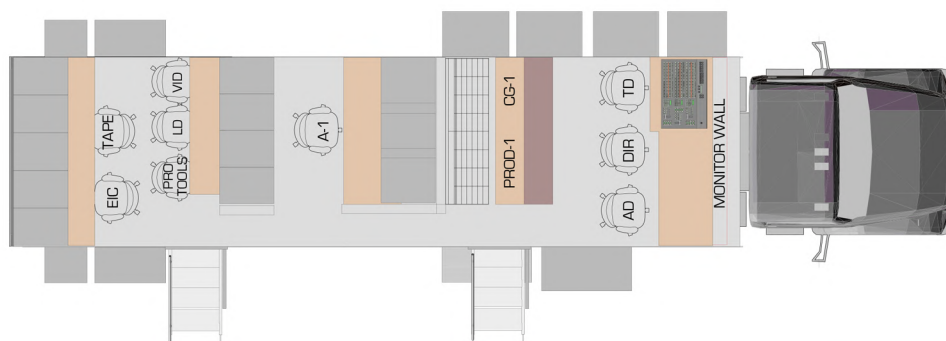

Power Requirements

1 Phase, 150 Amps, 208 Volts
2 Hot Legs, 1 Ground, (No neutral required)
150' feeder cable with camlock connectors

Truck Dimensions

GVW – 48,000 Lbs
Dimensions – 45ft L, 14ft W, 13.5ft H working footprint