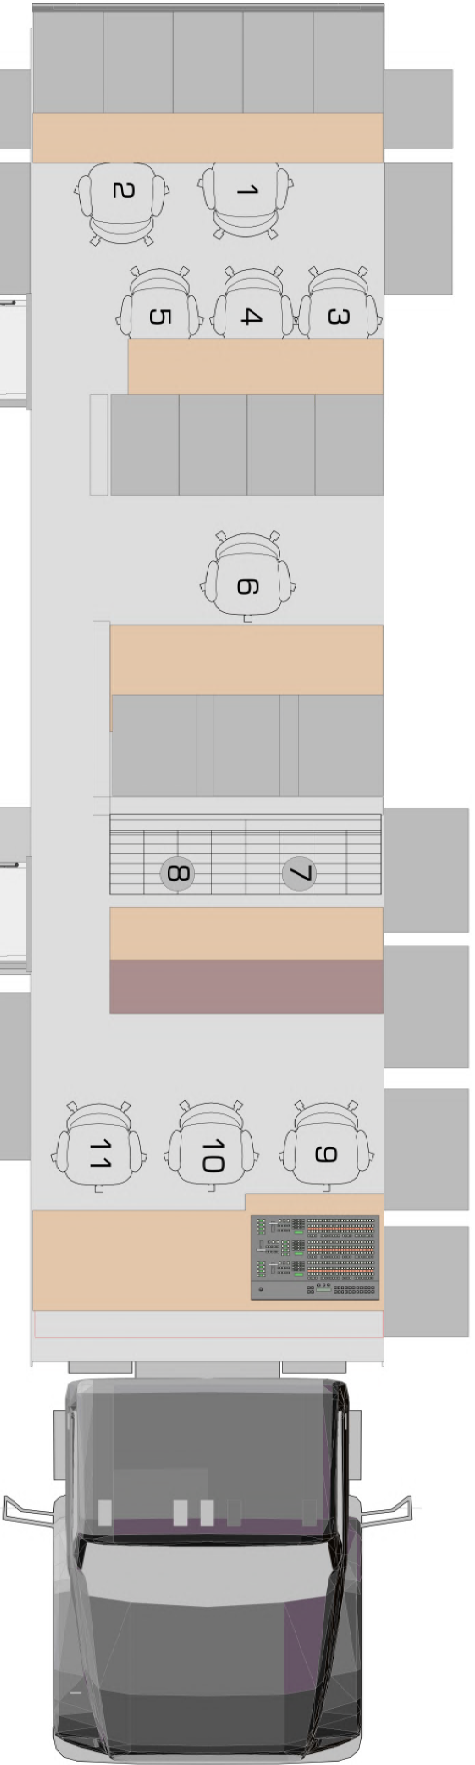

Camera Equipment

Wired for up to 10 CCUs
(6) Hitachi Z-5000 1080i/720p Hybrid Fiber
TAC Fiber Adapters Available
(4) HH Viewfinders
(2) 7" Studio LCD Viewfinders
(2) Fujinon 20x ENG Lenses
(4) Fujinon 13x4.5 Wide Angle Lenses
Additional Camera/Lens Options Available

Power Requirements

1 Phase, 150 Amps, 208 Volts
2 Hot Legs, 1 Ground, (No neutral required)
150' feeder cable with camlock connectors

Truck Dimensions

GVW – 48,000 Lbs
Dimensions – 45ft L, 14ft W, 13.5ft H working footprint

4 HD-15 TNDV INSPIRATION.3D.2020
Scale: 1:15

   	<p>38' STRAIGHT TRUCK</p>	<p>1/15 Brock Church Park Drive Nashville TN 37207</p>
	<p>HD-15 TNDV INSPIRATION</p>	<p>FILE: HD-15.TNDV.INSPIRATION.3D.2020.vax</p>
<p>SHEET INFO ISOMETRIC VIEW</p>	<p>NOTES</p>	<p>UPDATED Date: 3/20/20 Time: 10:59:28 AM Ver:001</p>

PRODUCTION SEATING ASSIGNMENTS

1
2
3
4
5
6
7
8
9
10
11

2 HD-15 TNDV INSPIRATION.3D.2020
Scale: 3/4" = 1'-0"

				LMS 5115 Brock Church Park Drive Nashville TN 37207	38' STEEPLIGHT TRUCK	HD-15 TNDV INSPIRATION
				LMS 5115 Brock Church Park Drive Nashville TN 37207	FILE: HD-15.TNDV.INSPIRATION.3D.2020.vwx PRODUCTION DRAWINGS BY: Joseph Foster	SHEET INFO DIMENSION SET TOP AND SIDE