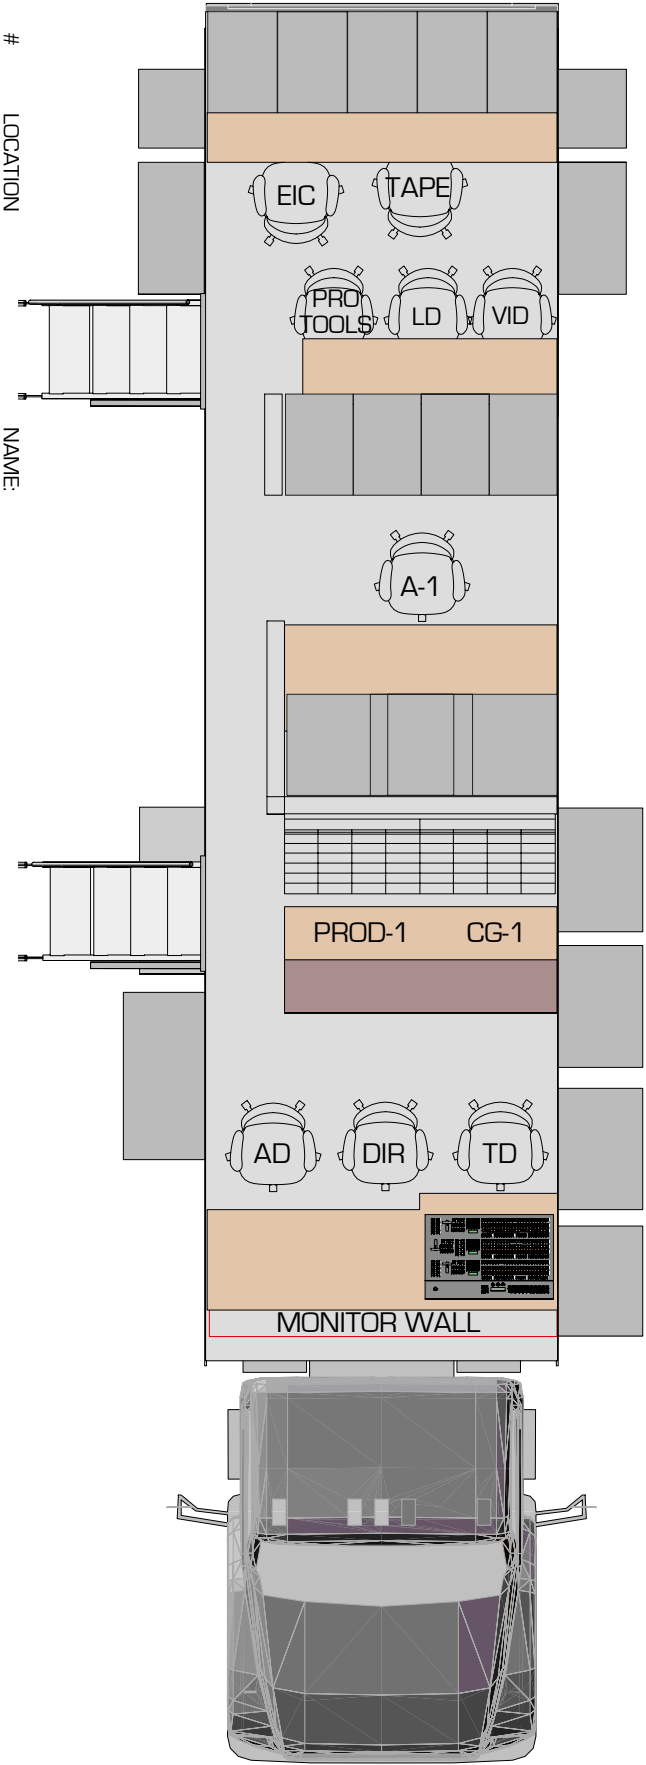

#	LOCATION	NAME:
1	TAPE	
2	EIC	
3	SHADER	
4	LIGHTING	
5	PROTOOLS	
6	A-1	
7	CG-1	BENCH 1
8	PROD-1	BENCH 2
9	TD	
10	DIR	
11	AD	

2 HD-15 TNDV/INSPIRATION.3D.2020
Scale: 3/4" = 1'-0"

					5115 Rock Church Park Drive Nashville, TN 37207	38' STEERHEAD TRUCK	HD-15 TNDV INSPIRATION			
							SHEET NO. _____ DIMENSION SET TOP AND SIDE	FILE: HD-15.TNDV.INSPIRATION.3D.2020.vwx	PRODUCTION DRAWINGS BY: Joseph Foster	UPDATED: _____ Date: 4/20/20 Time: 10:03:29 PM Ver.001