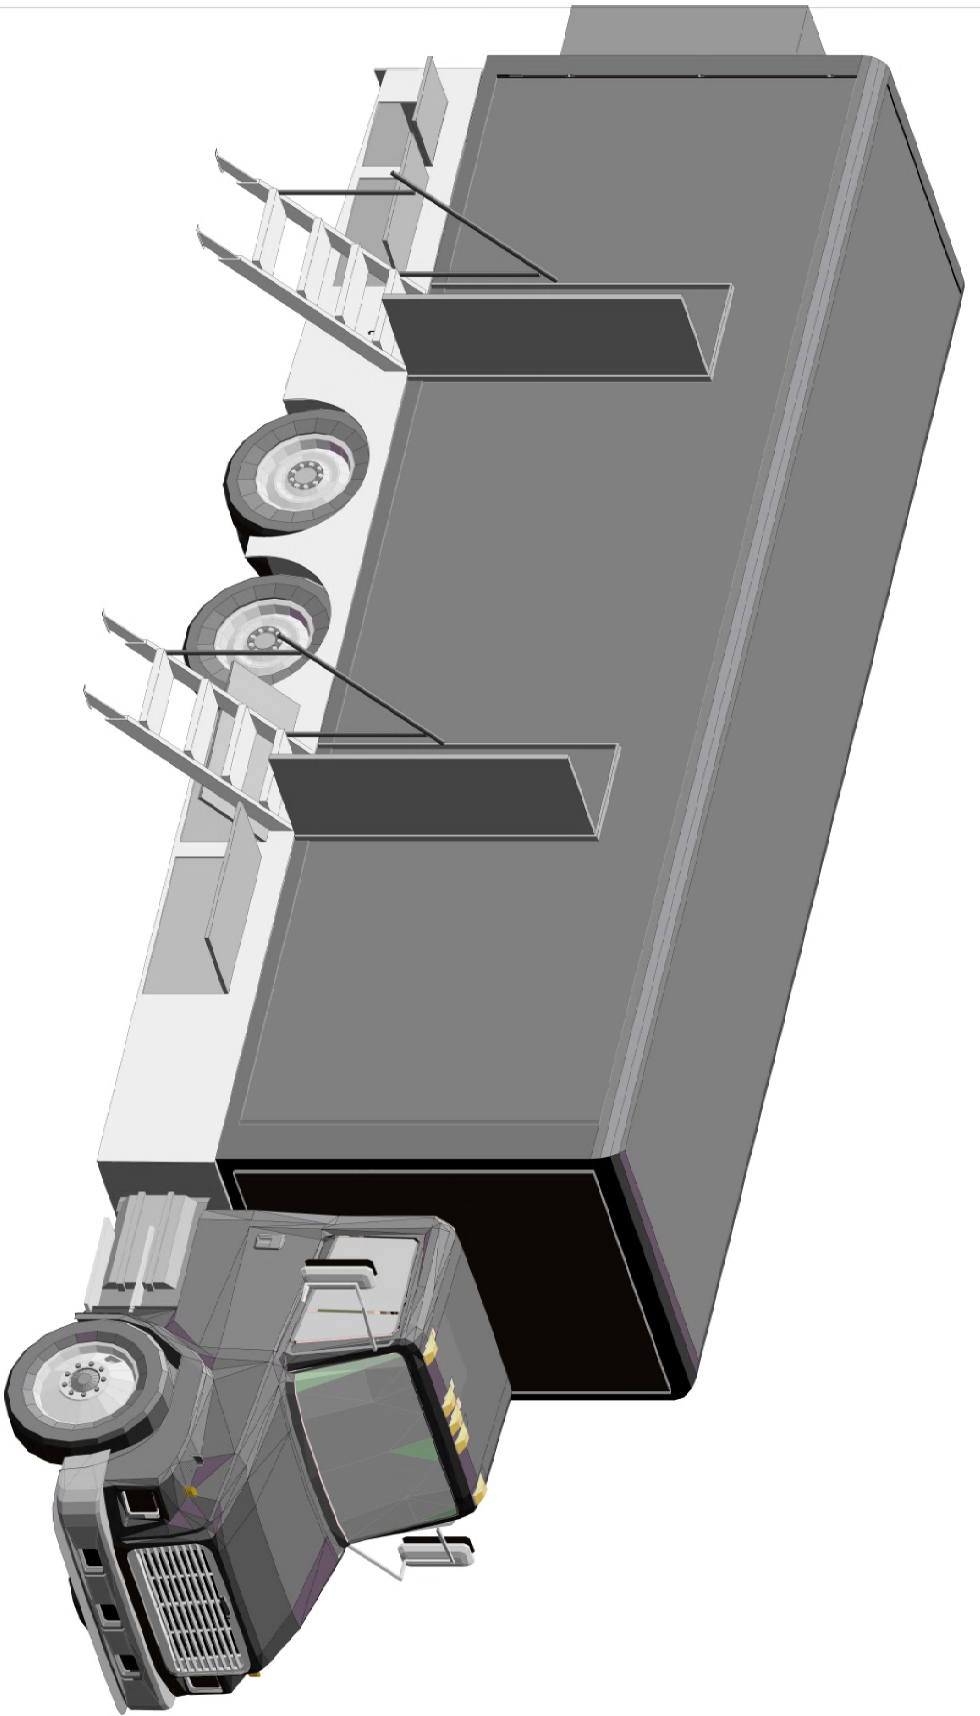

4 HD-15 TNDV INSPIRATION.3D.2020
Scale: 1:15

	38' STRAIGHT TRUCK	1/15 Brock Church Park Drive Nashville TN 37207
	HD-15 TNDV INSPIRATION	FILE: HD-15.TNDV.INSPIRATION.3D.2020.vax
SHEET INFO ISOMETRIC VIEW	NOTES	UPDATED Date: 3/20/20 Time: 10:59:28 AM Ver:001